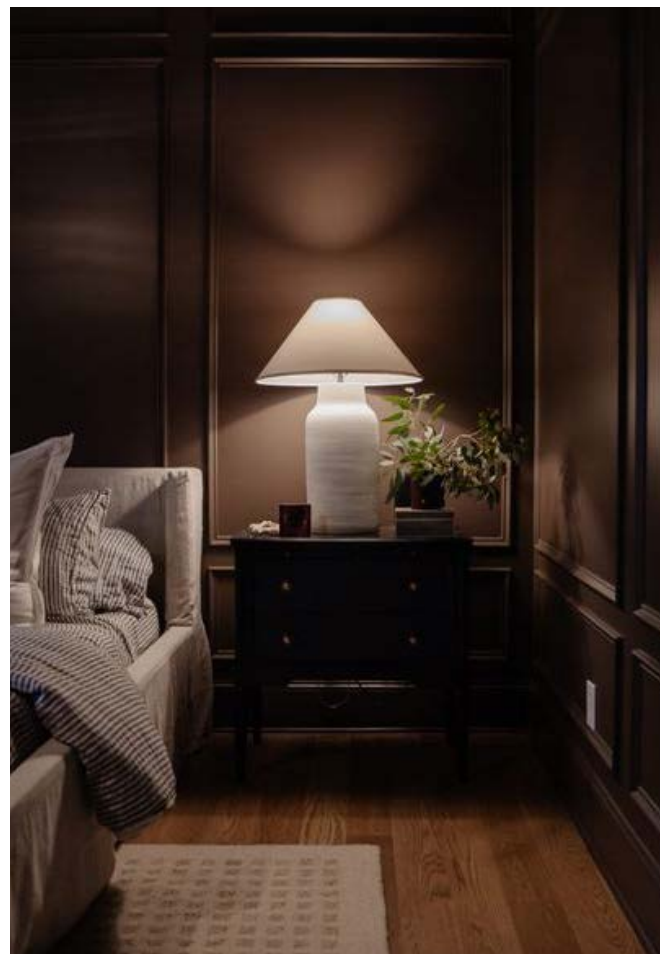

# PRIMARY BEDROOM

MATERIAL PALETTE

- 1. NAVY BLUE LEATHER TO WALL PANELING\*
- 2. WHITE TEXTURED WALLPAPER\*
- 3. RICH TEXTURE OFF-WHITE UPHOLSTERY TO HEADBOARD
- 4. LEATHER TO HEADBOARD
- 5. RICH VELVET TO ARMCHAIR UPHOLSTERY
- 6. CONTRAST PIPING TO ARMCHAIR