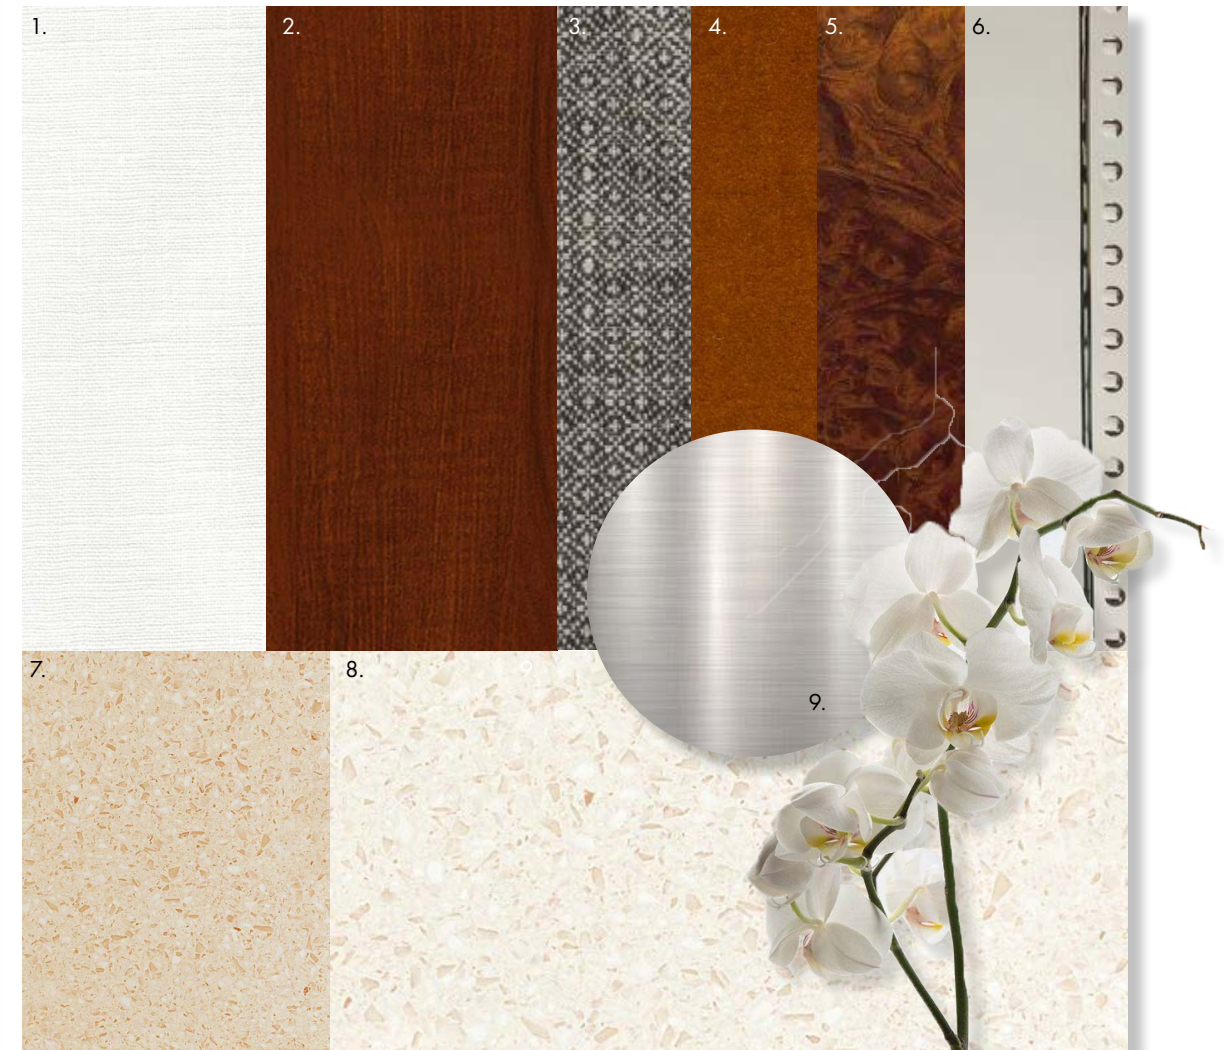

FOYER

MATERIAL PALETTE

1. TEXTURED WALLPAPER TO WALLS*
2. CIPRIANI SIGNATURE TIMBER TO WALL PANELS*
3. UPHOLSTERY TO BENCH
4. LEATHER INSERT TO CONSOLE TABLE TOP
5. TIMBER FINISH TO CONSOLE TABLE

6. MIRROR DETAIL
7. TERRAZZO TO FLOOR BORDER*
8. LIGHT TERRAZZO TO FLOOR*
9. CHROME DETAILS THROUGHOUT

* Not part of furniture package