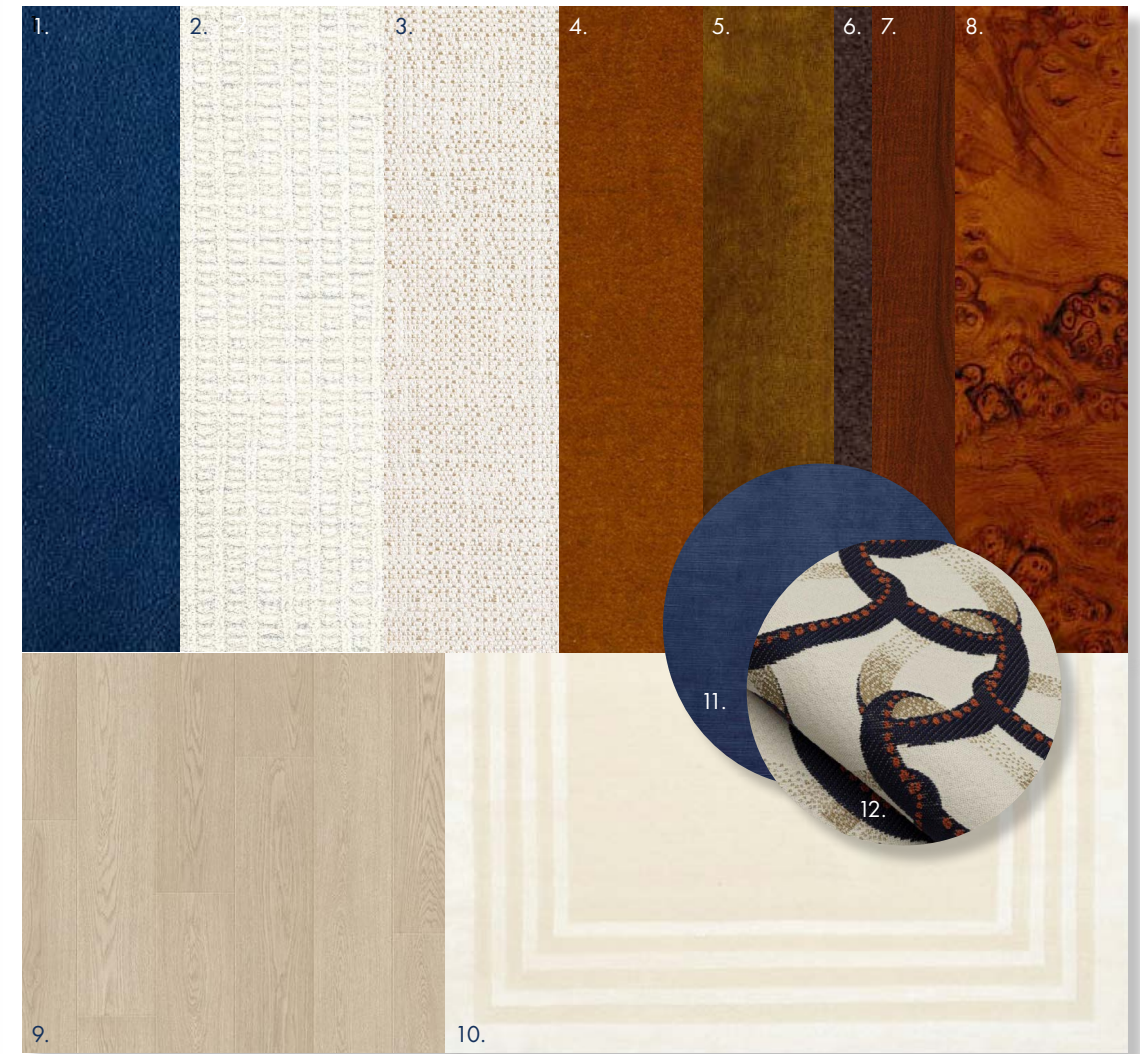

PRIMARY BEDROOM

MATERIAL PALETTE

1. NAVY BLUE LEATHER TO WALL PANELING*
2. WHITE TEXTURED WALLPAPER*
3. RICH TEXTURE OFF-WHITE UPHOLSTERY TO HEADBOARD
4. LEATHER TO HEADBOARD
5. RICH VELVET TO ARMCHAIR UPHOLSTERY
6. CONTRAST PIPING TO ARMCHAIR

7. SIGNATURE TIMBER TO JOINERIES AND FURNITURE
8. BURL TIMBER TO BEDSIDE TABLES
9. LIGHT TIMBER FLOORING*
10. RUG DESIGN
11. ACCENT CUSHION
12. ACCENT CUSHION

* Not part of furniture package