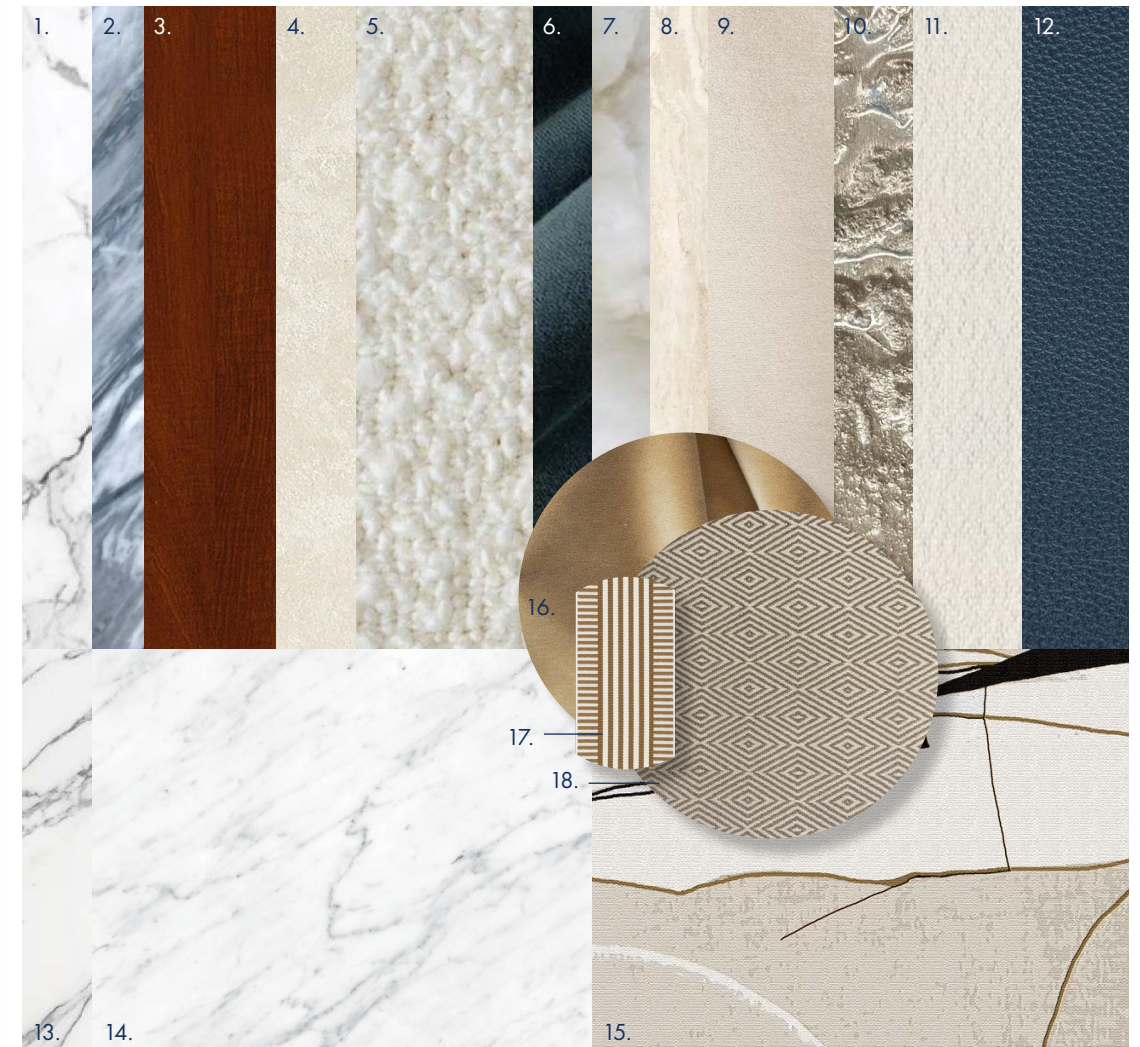

# DINING ROOM

MATERIAL PALETTE

- |  |   |
|--|---|
| 1. WHITE MARBLE TO KITCHEN ISLAND                    | 10. TEXTURED CHROME DETAIL TO BESPOKE SEATING |
| 2. FEATURE MARBLE TO JOINERIES                       | 11. UPHOLSTERY FABRIC TO BESPOKE DINING CHAIR |
| 3. CIPRIANI TIMBER                                   | 12. LEATHER UPHOLSTERY FABRIC TO BAR STOOLS   |
| 4. PLASTER FINISH TO JOINERY                         | 13. STONE TO FLOOR BORDER*                    |
| 5. UPHOLSTERY FABRIC TO SOFA                         | 14. STONE TO FLOORING*                        |
| 6. VELVET UPHOLSTERY FABRIC TO SOFA CUSHION          | 15. RUG DESIGN                                |
| 7. STONE FINISH TO BESPOKE SIDE TABLE & COFFEE TABLE | 16. DECORATIVE CUSHION TO SOFA                |
| 8. STONE FINISH TO BESPOKE COFFEE TABLE              | 17. DECORATIVE TAPE TO SOFA CUSHION           |
| 9. UPHOLSTERY FABRIC TO BESPOKE ARMCHAIR             | 18. FABRIC TO BESPOKE ARMCHAIR CUSHION        |