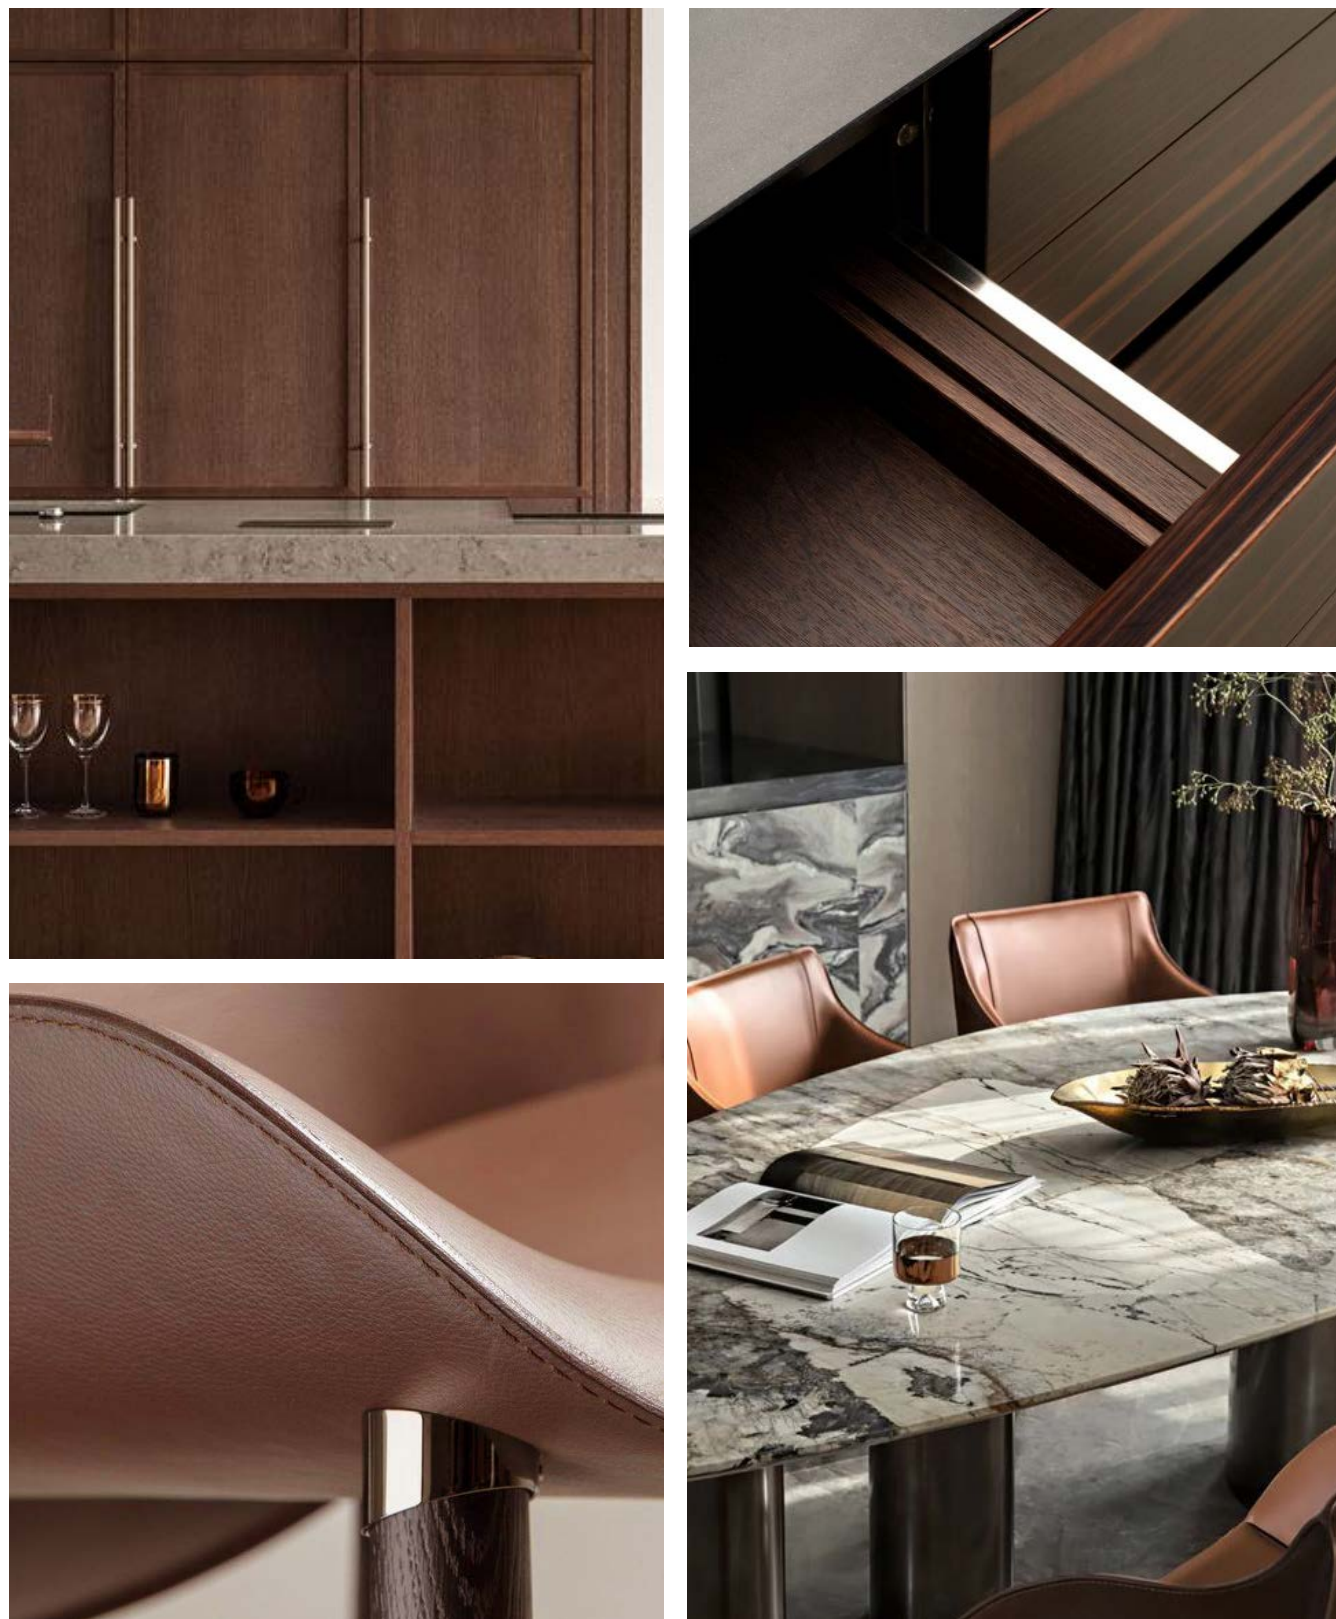

# DINING ROOM

MATERIAL PALETTE

- 1. FEATURE MARBLE TO JOINERIES
- 2. WHITE MARBLE TO KITCHEN COUNTER & ISLAND
- 3. DARK TIMBER FINISH TO BESPOKE COFFEE TABLE
- 4. LIGHTER TIMBER FINISH TO BESPOKE COFFEE TABLE
- 5. UPHOLSTERY FABRIC TO BESPOKE SOFA
- 6. LEATHER PIPING TO BESPOKE SOFA
- 7. LEATHER UPHOLSTERY FABRIC TO BAR STOOLS
- 8. UPHOLSTERY FABRIC TO BESPOKE OTTOMAN
- 9. DECORATIVE PIPING TO BESPOKE OTTOMAN