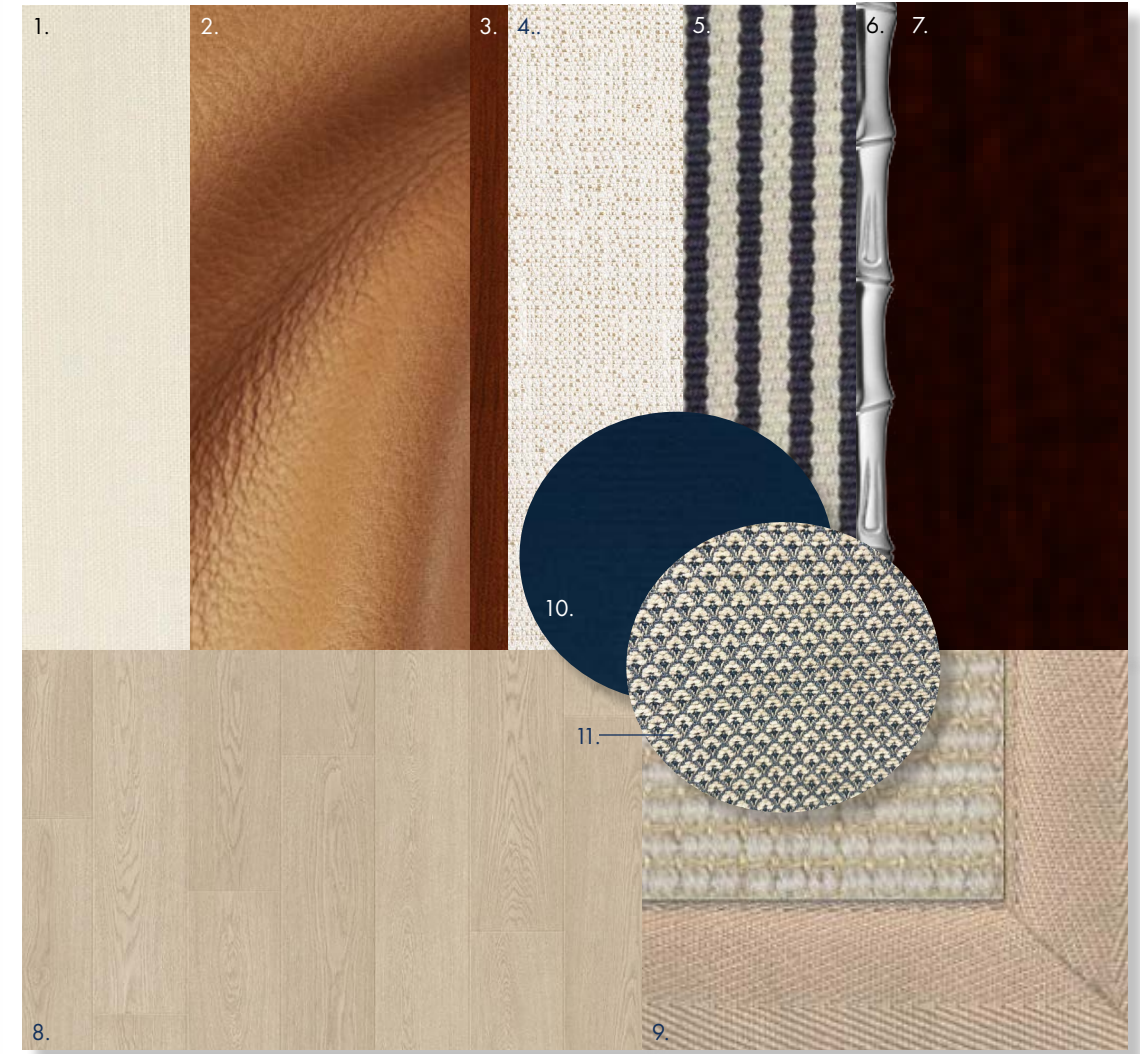

GUEST BEDROOM

MATERIAL PALETTE

1. TEXTURED OFF-WHITE WALLPAPER*
2. LEATHER TO HEADBOARD
3. SIGNATURE TIMBER TO HEADBOARD
4. UPHOLSTERY FABRIC TO BED CUSHION
5. DECORATIVE TAPE TO BED CUSHION
6. CHROME DETAILING THROUGHOUT

7. DARK TIMBER DETAILS TO FURNITURE
8. LIGHT TIMBER TO FLOORING*
9. RUG DESIGN
10. ACCENT CUSHION UPHOLSTERY FABRIC
11. UPHOLSTERY FABRIC TO ARMCHAIR

* Not part of furniture package