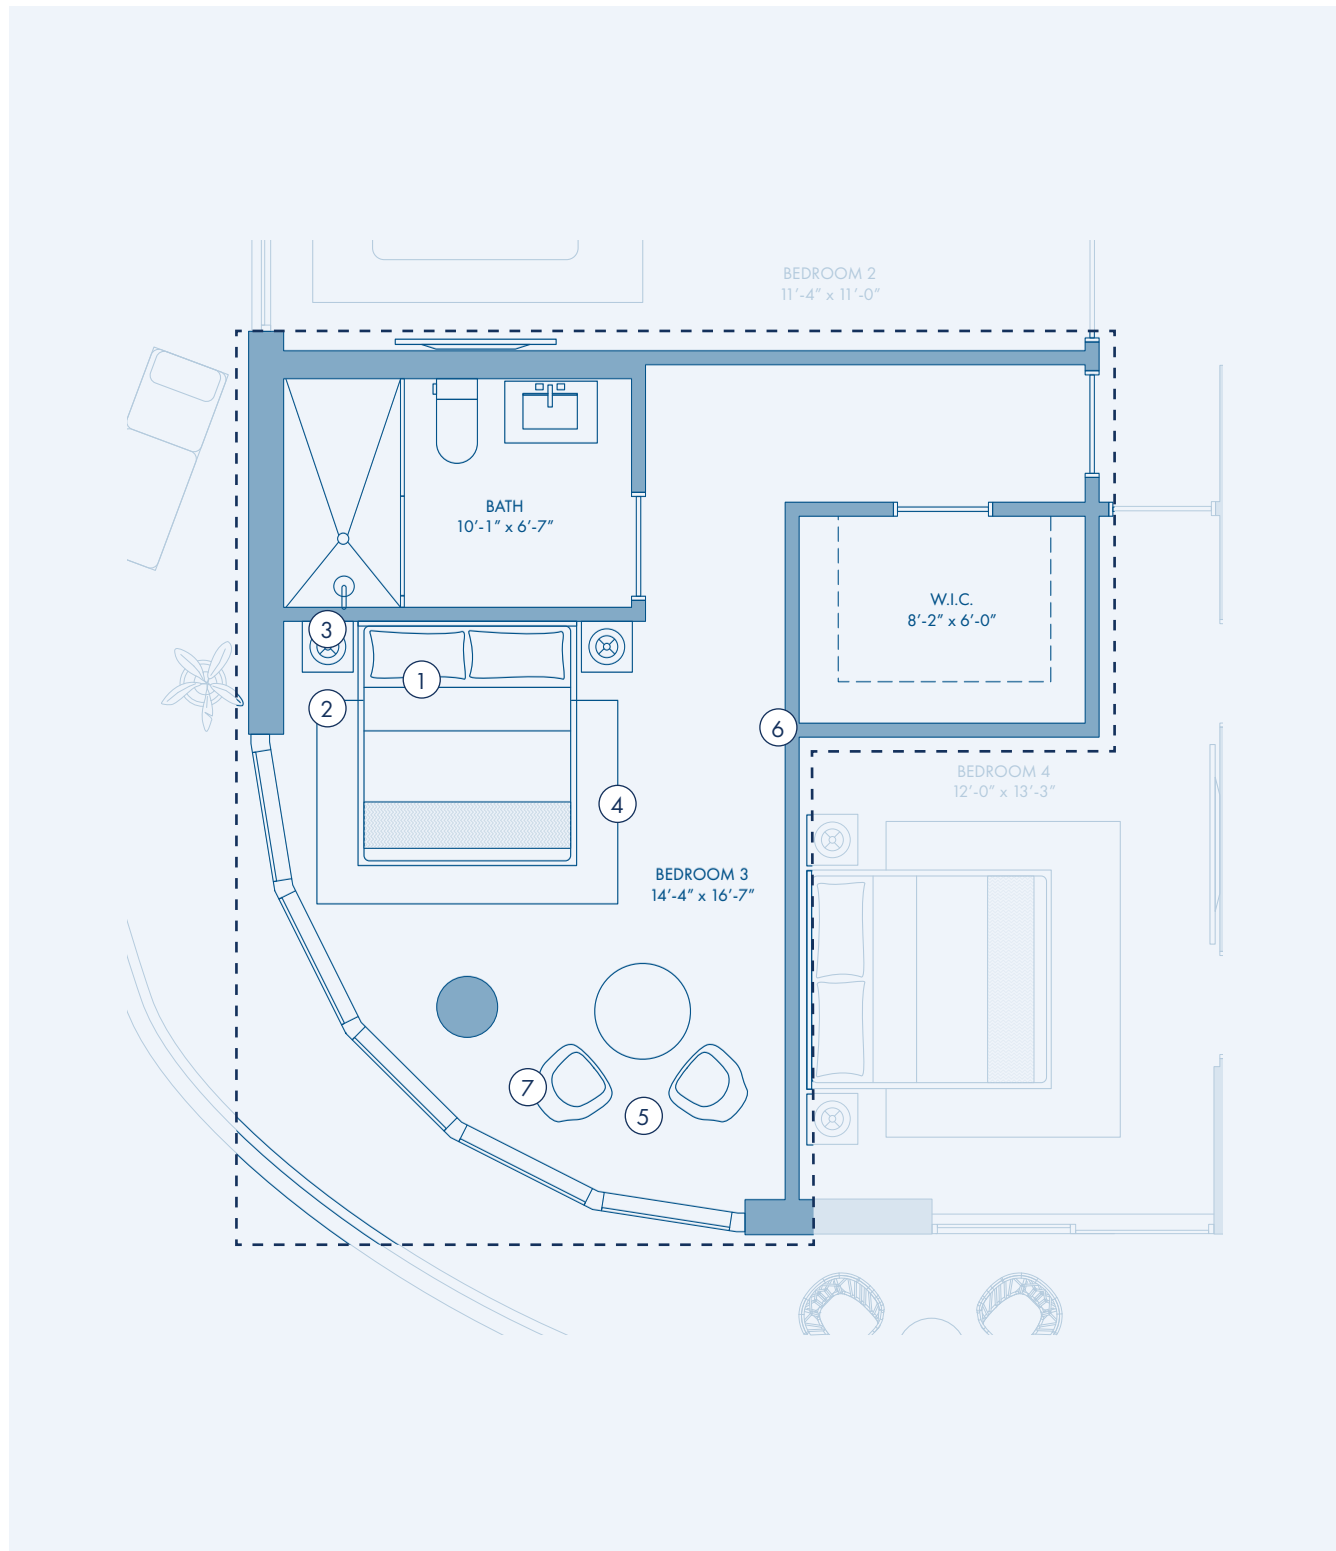

GUEST BEDROOM

FLOORPLAN