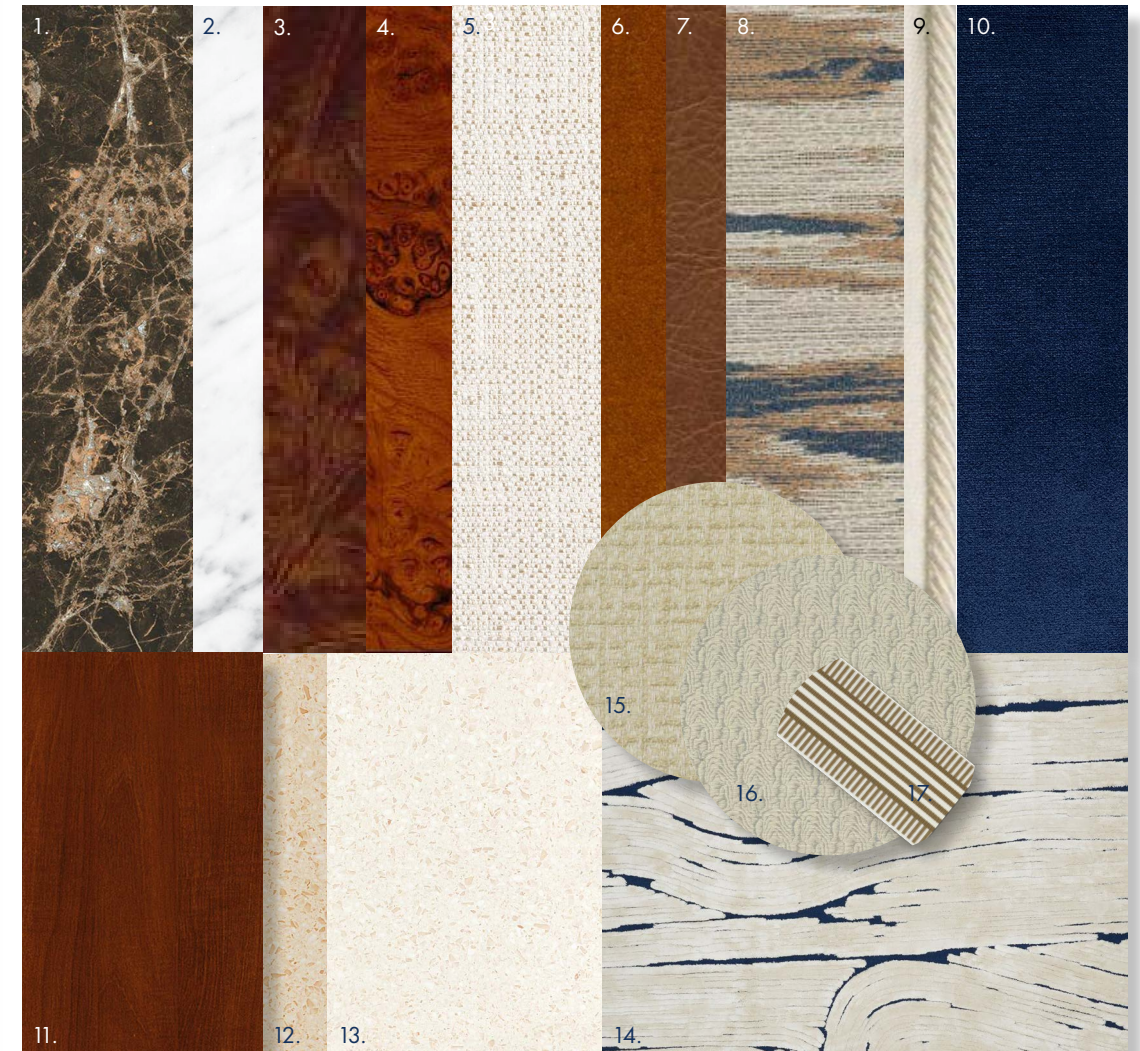

LIVING ROOM

MATERIAL PALETTE

1. FEATURE MARBLE TO JOINERIES*
2. WHITE MARBLE TO KITCHEN COUNTER & ISLAND
3. DARK TIMBER FINISH TO BESPOKE COFFEE TABLE
4. LIGHTER TIMBER FINISH TO BESPOKE COFFEE TABLE
5. UPHOLSTERY FABRIC TO BESPOKE SOFA
6. LEATHER PIPING TO BESPOKE SOFA
7. LEATHER UPHOLSTERY FABRIC TO BAR STOOLS
8. UPHOLSTERY FABRIC TO BESPOKE OTTOMAN
9. DECORATIVE PIPING TO BESPOKE OTTOMAN

10. UPHOLSTERY VELVET TO BESPOKE ARMCHAIR
11. CIPRIANI TIMBER FINISH
12. TERRAZZO FLOOR BORDER*
13. LIGHT TERRAZZO FLOORING*
14. RUG DESIGN
15. UPHOLSTERY FABRIC TO SOFA CUSHION
16. UPHOLSTERY FABRIC TO SOFA CUSHION
17. DECORATIVE TAPE TO SOFA CUSHION

* Not part of furniture package