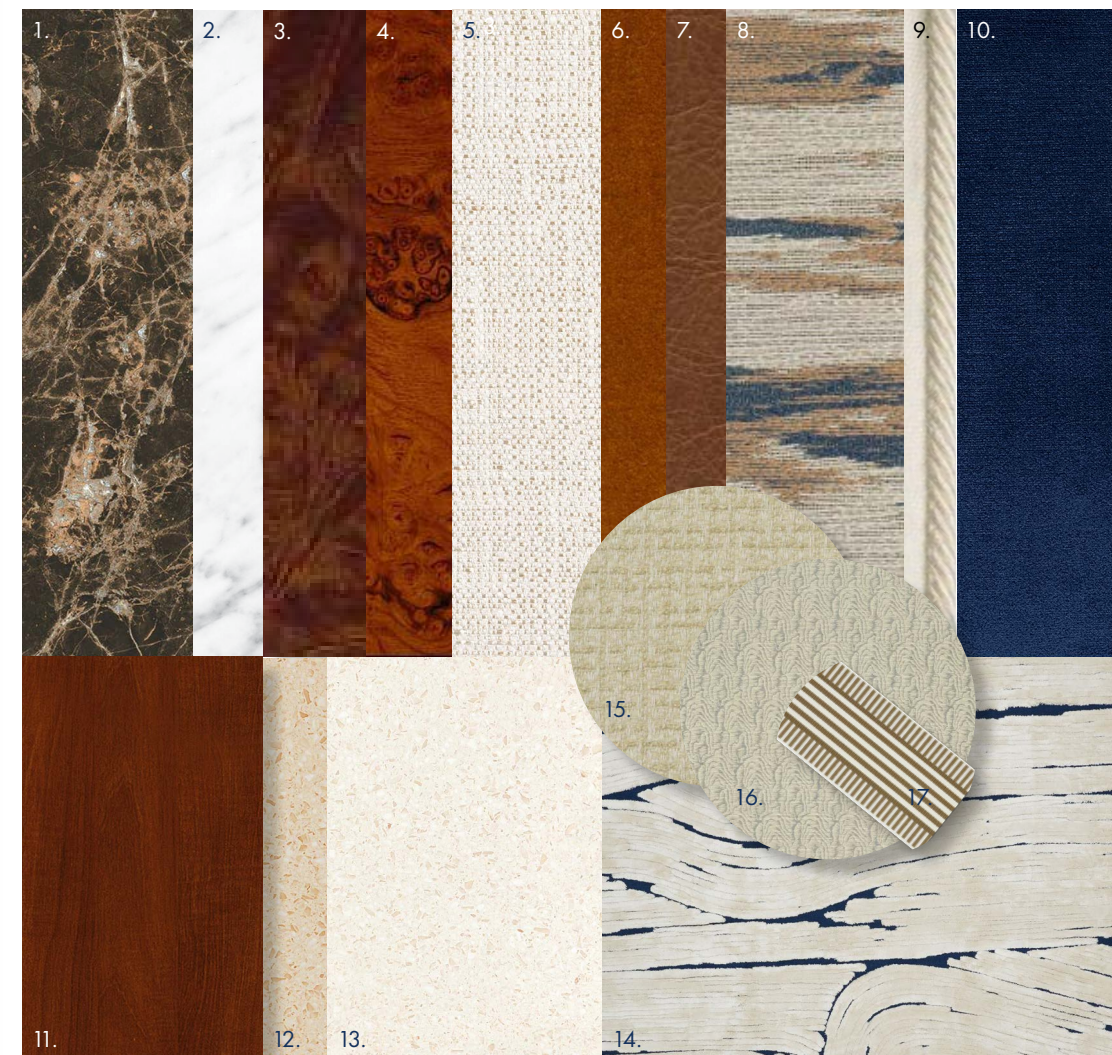

# DINING ROOM

MATERIAL PALETTE

- 1. FEATURE MARBLE TO JOINERIES
- 2. WHITE MARBLE TO KITCHEN COUNTER & ISLAND
- 3. DARK TIMBER FINISH TO BESPOKE COFFEE TABLE
- 4. LIGHTER TIMBER FINISH TO BESPOKE COFFEE TABLE
- 5. UPHOLSTERY FABRIC TO BESPOKE SOFA
- 6. LEATHER PIPING TO BESPOKE SOFA
- 7. LEATHER UPHOLSTERY FABRIC TO BAR STOOLS
- 8. UPHOLSTERY FABRIC TO BESPOKE OTTOMAN
- 9. DECORATIVE PIPING TO BESPOKE OTTOMAN