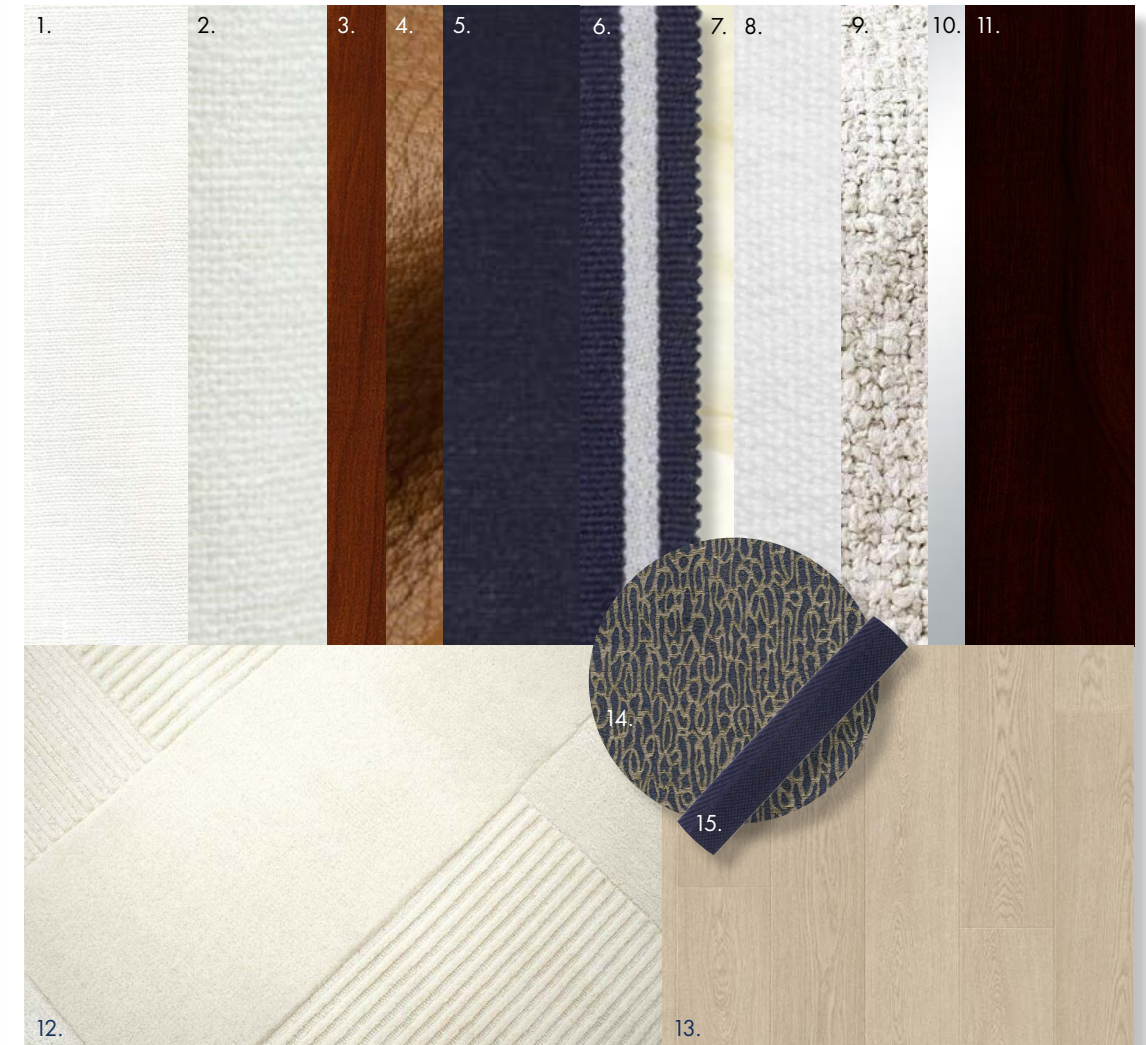

PRIMARY BEDROOM

MATERIAL PALETTE

1. DECORATIVE WALLCOVERING*	9. UPHOLSTERY FABRIC TO ARMCHAIR
2. UPHOLSTERY FABRIC TO HEADBOARD	10. CHROME METAL FINISH
3. CIPRIANI TIMBER	11. DARK TIMBER FINISH TO BEDSIDE TABLES
4. UPHOLSTERY LEATHER TO HEADBOARD	12. RUG DESIGN
5. VELVET UPHOLSTERY FABRIC TO BED CUSHIONS	13. LIGHT TIMBER FINISH TO FLOOR*
6. DECORATIVE TAPE TO BED CUSHIONS	14. SOFA CUSHION FABRIC
7. ALABASTER FINISH TO BEDSIDE TABLE LAMPS	15. BED CUSHION PIPING
8. UPHOLSTERY FABRIC TO END OF BED BENCH	

* Not part of furniture package