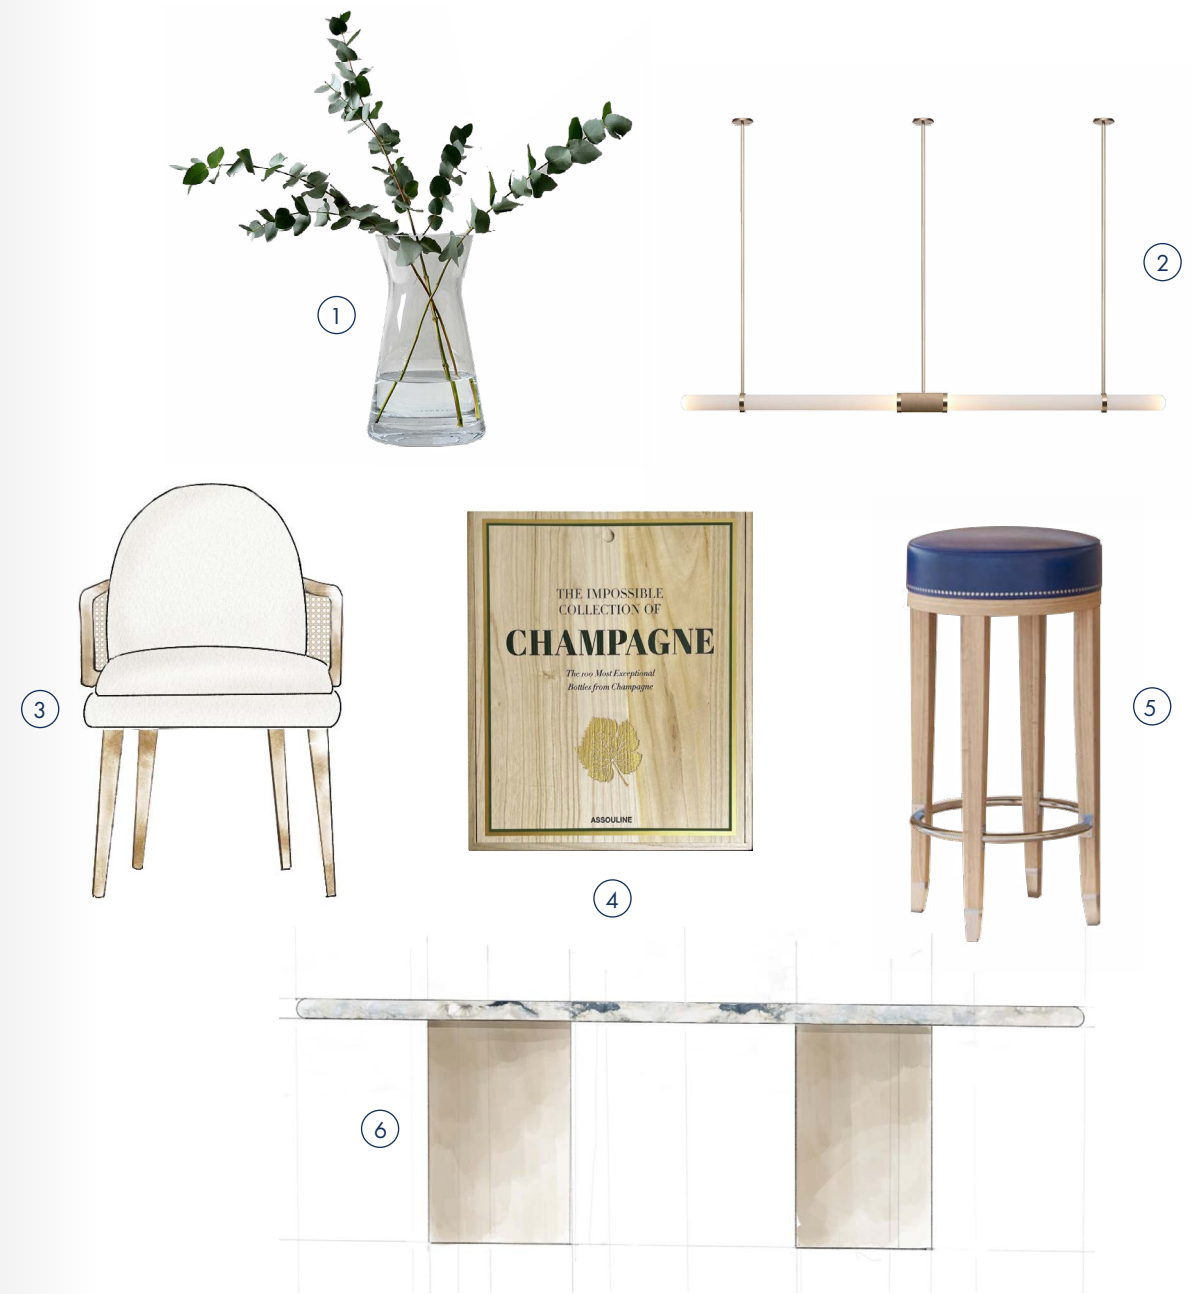

DINING ROOM

FURNITURE AND ACCESSORIES

MINIMAL ELEGANT SOPHISTICATED