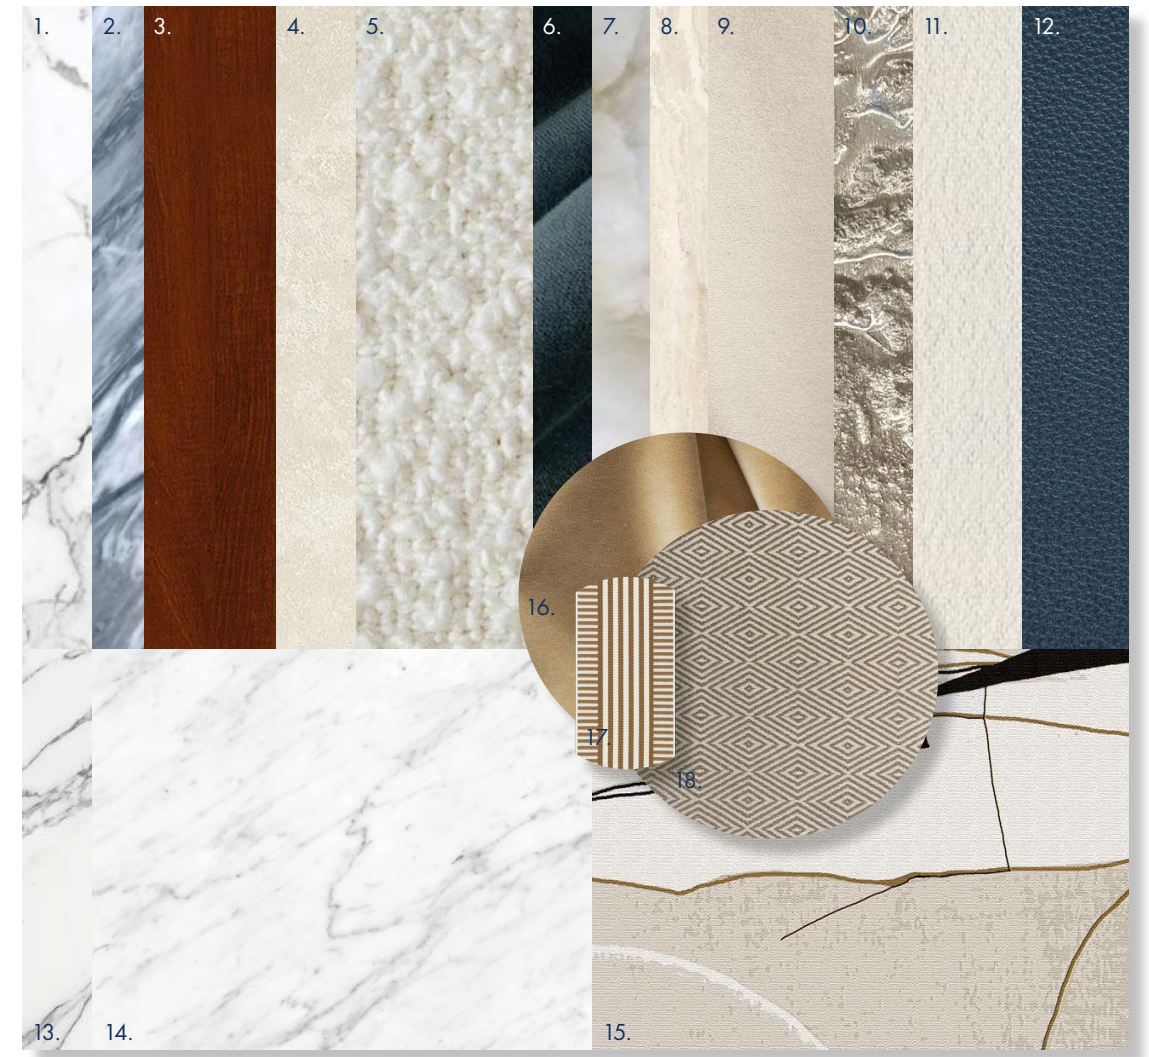

GREAT ROOM

MATERIAL PALETTE

1. WHITE MARBLE TO KITCHEN ISLAND
2. FEATURE MARBLE TO JOINERIES
3. CIPRIANI TIMBER
4. PLASTER FINISH TO JOINERY
5. UPHOLSTERY FABRIC TO SOFA
6. VELVET UPHOLSTERY FABRIC TO SOFA CUSHION
7. STONE FINISH TO BESPOKE SIDE TABLE & COFFEE TABLE
8. STONE FINISH TO BESPOKE COFFEE TABLE
9. UPHOLSTERY FABRIC TO BESPOKE ARMCHAIR

10. TEXTURED CHROME DETAIL TO BESPOKE SEATING
11. UPHOLSTERY FABRIC TO BESPOKE DINING CHAIR
12. LEATHER UPHOLSTERY FABRIC TO BAR STOOLS
13. STONE TO FLOOR BORDER*
14. STONE TO FLOORING*
15. RUG DESIGN
16. DECORATIVE CUSHION TO SOFA
17. DECORATIVE TAPE TO SOFA CUSHION
18. FABRIC TO BESPOKE ARMCHAIR CUSHION

* Not part of furniture package