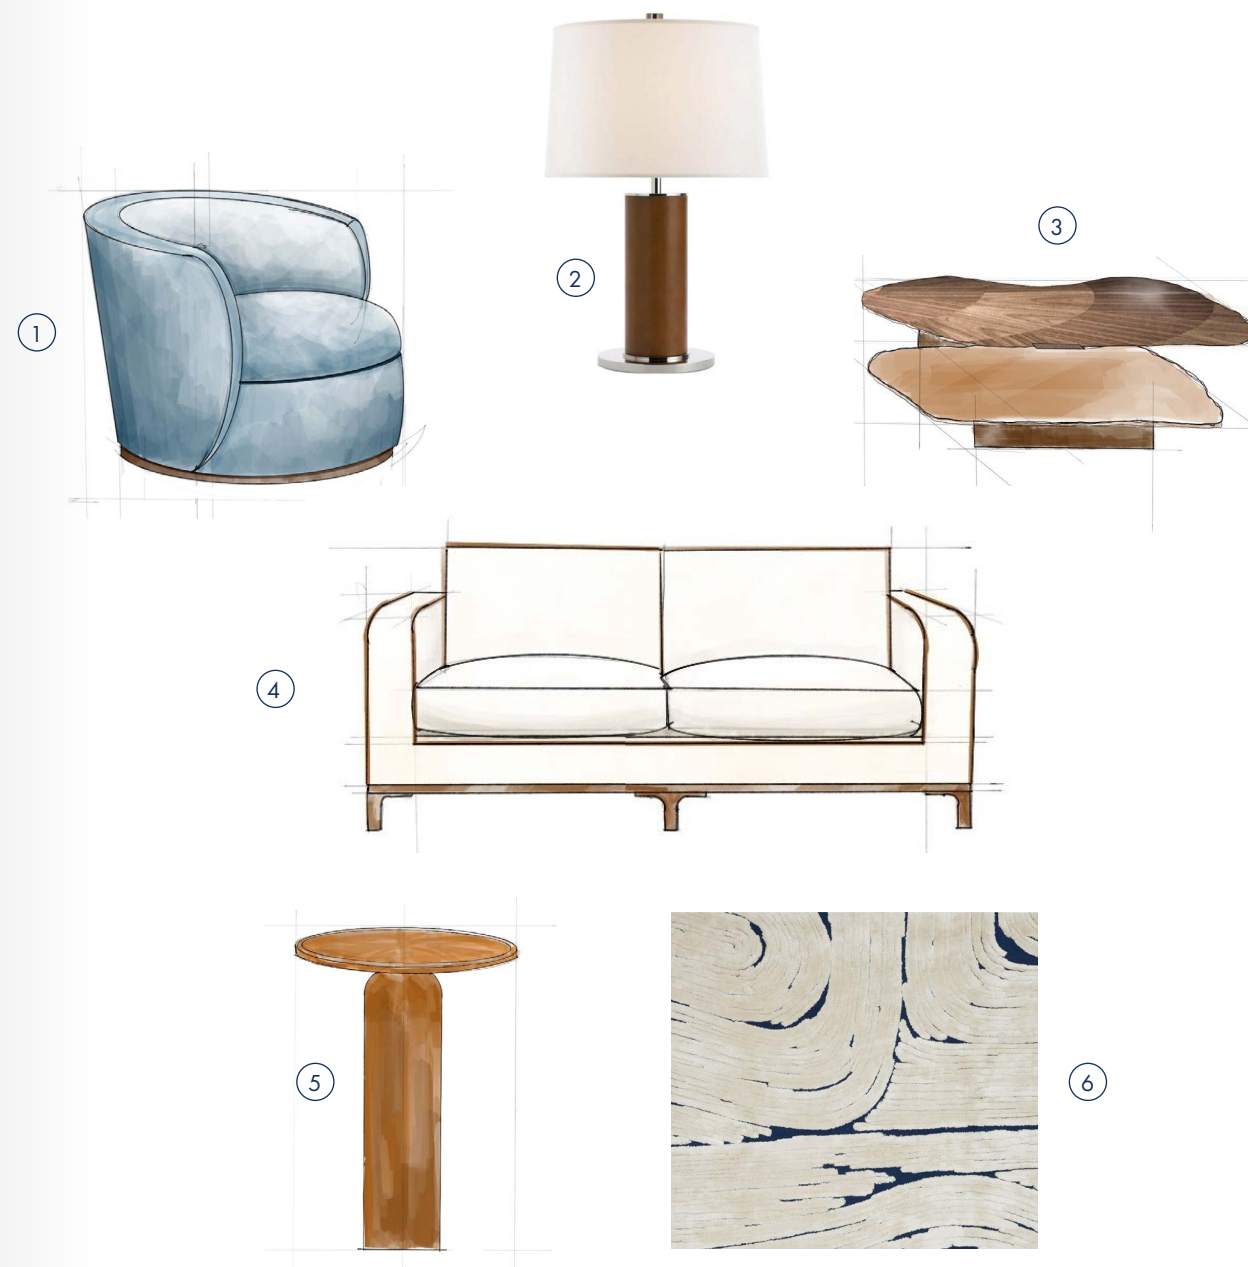

GREAT ROOM

FURNITURE AND ACCESSORIES

COMFORT STYLE EXCLUSIVE