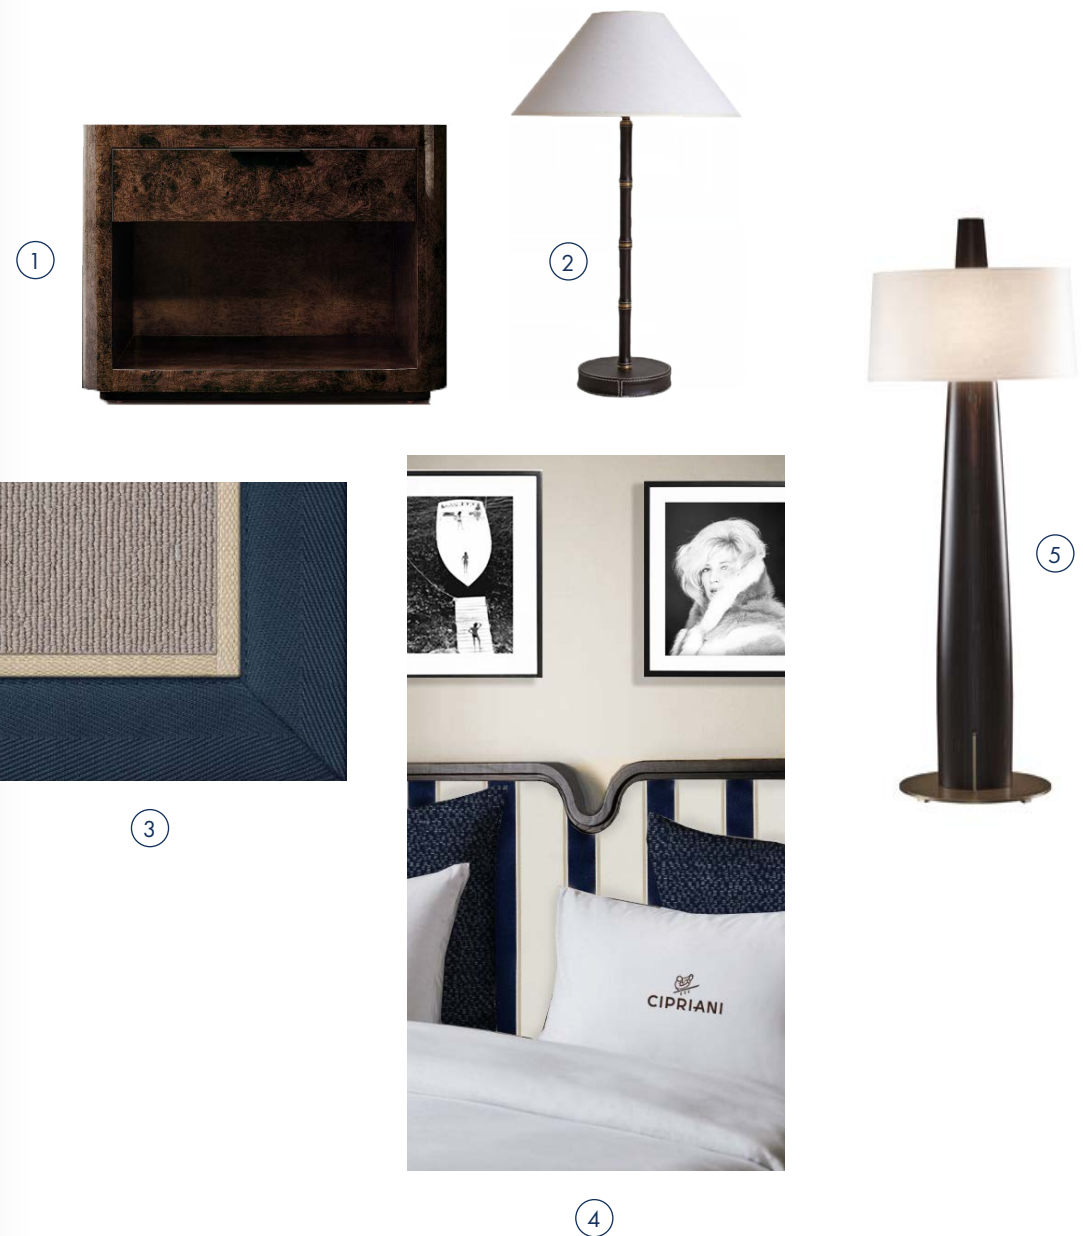

SECONDARY BEDROOM

FURNITURE AND ACCESSORIES

COMFORT CLASSIC ELEGANCE