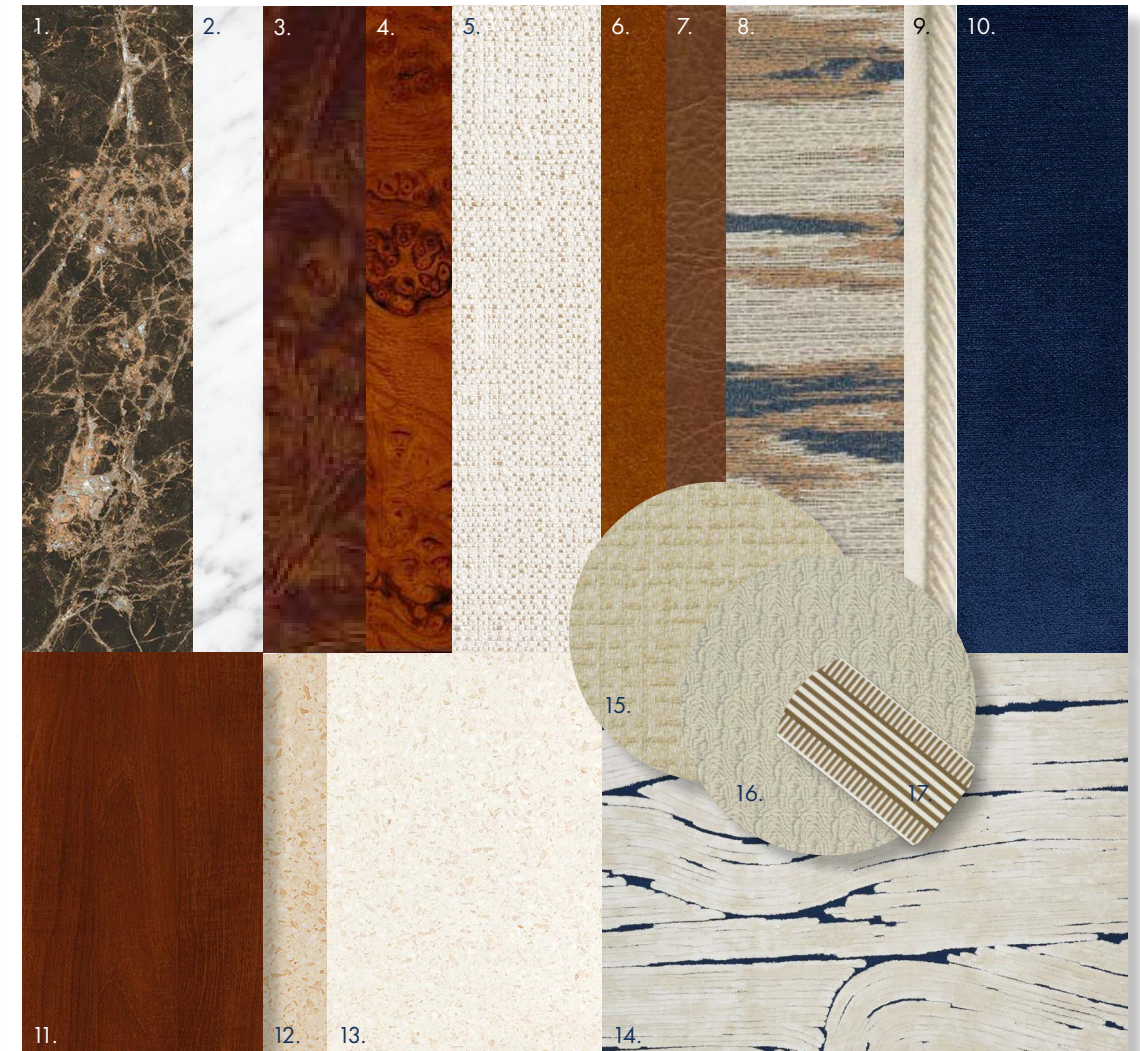

# GREAT ROOM

MATERIAL PALETTE

- 1. FEATURE MARBLE TO JOINERIES
- 2. WHITE MARBLE TO KITCHEN COUNTER & ISLAND
- 3. DARK TIMBER FINISH TO BESPOKE COFFEE TABLE
- 4. LIGHTER TIMBER FINISH TO BESPOKE COFFEE TABLE
- 5. UPHOLSTERY FABRIC TO BESPOKE SOFA
- 6. LEATHER PIPING TO BESPOKE SOFA
- 7. LEATHER UPHOLSTERY FABRIC TO BAR STOOLS
- 8. UPHOLSTERY FABRIC TO BESPOKE OTTOMAN
- 9. DECORATIVE PIPING TO BESPOKE OTTOMAN